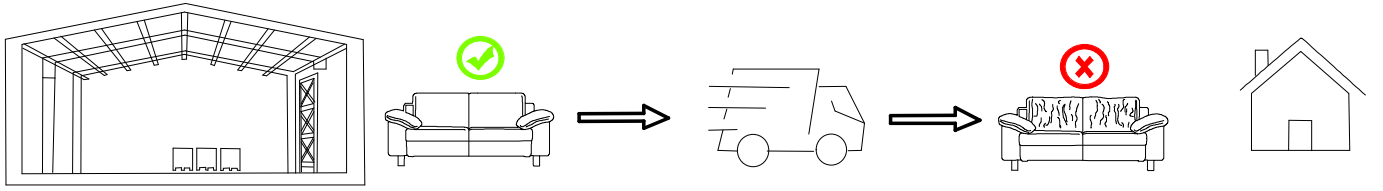

- ① A sofa with a red 'X' above it, indicating it is not to be used as a bed.
- ② A person sitting on a sofa with red lightning bolts on the seat, indicating that sitting on the seat is prohibited.
- ③ A person sitting on a sofa with red lightning bolts on the seat, indicating that sitting on the seat is prohibited.
- ④ A person sitting on a sofa with a red arrow pointing to the seat, indicating that sitting on the seat is prohibited.
- ⑤ A person sitting on a sofa with red lightning bolts on the seat, indicating that sitting on the seat is prohibited.
- ⑥ A sofa with a green checkmark above it, indicating it is to be used as intended.